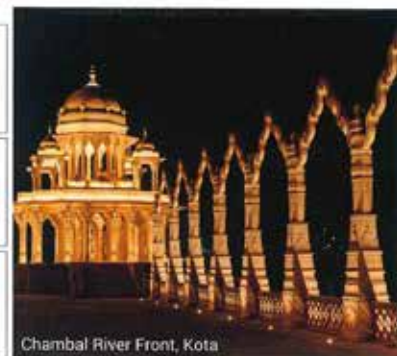

Good Homes INDIA

GOOD DESIGN CHANGES EVERYTHING

Facade Luminaires

Powerful Design . Powerful Light

K-LITE

Flood Light Series

Navi Series

Nebula Series

Amrit Udyan, Guwahati

In-Ground Series

Chambal River Front, Kota

Navita / Zoom Series

Stellar Series

Raj Baba Gambharnath Hall, Gorakhpur

Up Down Series

Chambal River Front, Kota