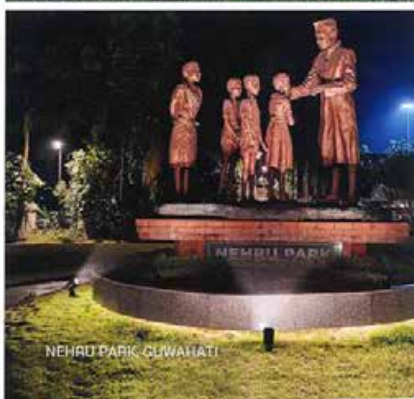

AALAP MUSICAL GARDEN, PIMPRI-CHINCHWAD

AMRIT UDYAN, GUWAHATI

NEHRU PARK, GUWAHATI

## NEBULA Precise Light Minimalist Design

Stylish Nebula series is designed in such a way to provide directional spot light with various distributions.

Ideal for the illuminating landscape, architectural elements and numerous other lighting tasks in interior and exterior lighting applications.