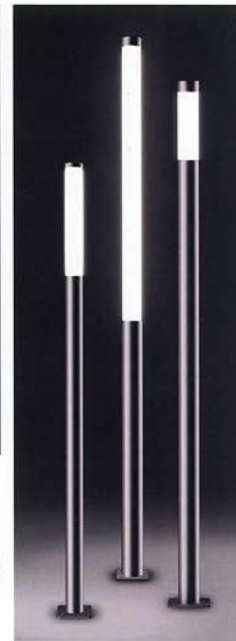

I and D

interiors and decor

Lighting

Illuminating Landscapes: K-lite's High-Quality Architectural Luminaires

K-LITE: Illuminating Architecture Since 1977

Established in 1977, K-LITE is a pioneer in the design and manufacture of high-quality architectural luminaires and lighting poles. With decades of expertise, the brand has earned a reputation for delivering reliable, aesthetically refined lighting solutions that cater to a wide range of design preferences and functional needs.

Sustainable Manufacturing, Timeless Design

Operating through state-of-the-art manufacturing units, K-LITE focuses on sustainable, energy-efficient LED technology. Every luminaire is engineered to meet stringent international quality standards while exuding architectural elegance.

Built to Withstand the Elements

K-LITE's landscape and outdoor lighting solutions are designed for rugged environmental conditions capable of withstanding:

Wind, Water, Direct Sunlight, Rain, Dust

All products feature high IP and IK ratings, ensuring protection from ingress and impact, making them ideal for demanding outdoor applications.

Comprehensive Product Range

K-LITE offers one of the most versatile lighting portfolios in the industry, including:

Linear Wall Washers, Up-Down Lighters, LED Strips / Neon Flex, Promenade Lighting Bollards & Pathway Lights, Underwater Luminaires, Post-Top Luminaires, Bulk heads & Pathfinders, IP67 Linear Profiles, Polar Lighting Poles, NEW: Facade Lighting Series