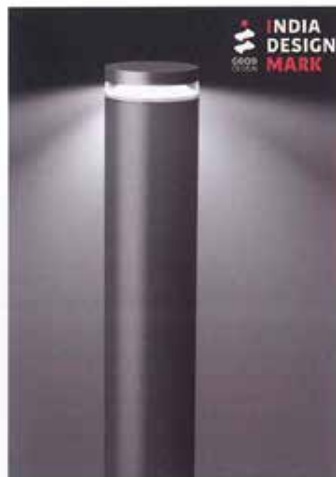

**K**-LITE, established in 1977, is a pioneer in the design and manufacture of high-quality architectural luminaires and lighting poles. With decades of expertise, it has earned a reputation for delivering reliable, aesthetically refined lighting solutions that cater to a wide range of design preferences and functional requirements.