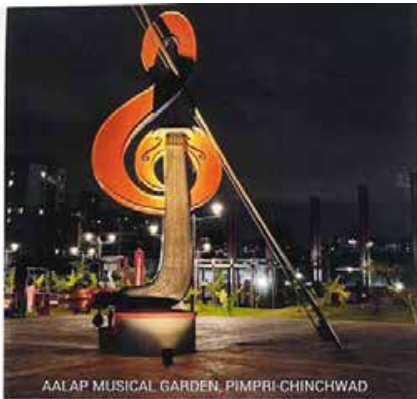

CONSTRUCTION & ARCHITECTURE UPDATE

January-February 2026 Vol. 17 Issue 2

₹ 200 R.N.I. No. DELENG/2010/34527