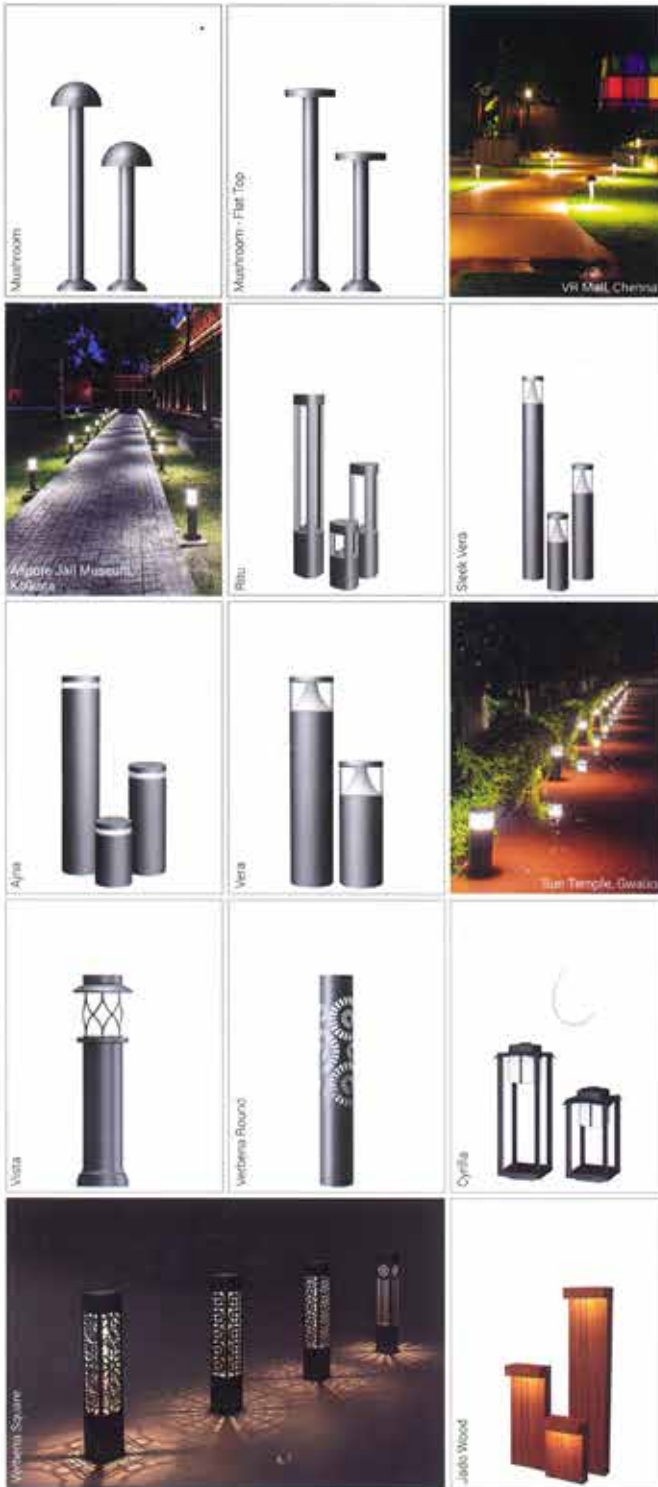

# ELECTRICALS FOR YOU

RNI No. : HARENG/2008/27590 VOLUME 18, ISSUE 05 | FEBRUARY 2026 | FAN EXPO & TELANGANA SPECIAL ANNUAL SUBSCRIPTION @ ₹ 300/-

Style that doesn't go out of style

## K-LITE Bollard / Column Light Series