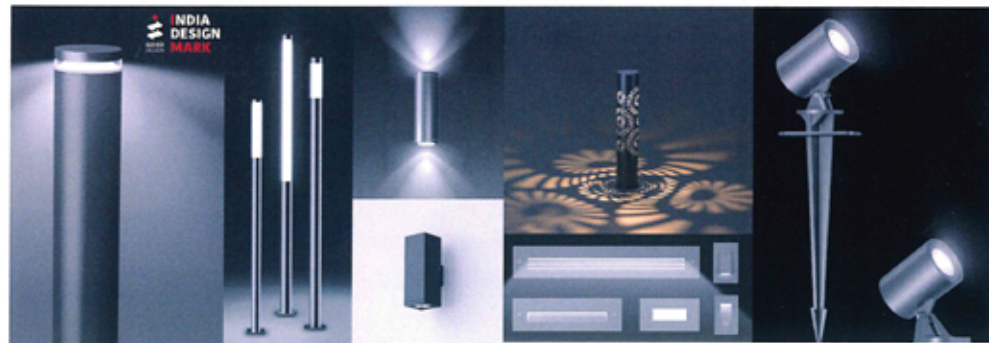

ELECTRICAL MIRROR

An Outlook of The Electrical & Power Industry

www.electricalmirror.net

Product Info

K-LITE

Illuminating Landscapes: K-LITE's High-Quality Architectural Luminaires

PRODUCT INFO

K-LITE: Illuminating Architecture Since 1977

Established in 1977, K-LITE is a pioneer in the design and manufacture of high-quality architectural luminaires and lighting poles. With decades of expertise, the brand has earned a reputation for delivering reliable, aesthetically refined lighting solutions that cater to a wide range of design preferences and functional requirements.

Sustainable Manufacturing, Timeless Design

Operating through state-of-the-art manufacturing facilities, K-LITE focuses on sustainable and energy-efficient LED technology. Every luminaire is engineered to meet stringent international quality standards while embodying architectural elegance and design precision.

Built to Withstand the Elements

K-LITE's landscape and outdoor lighting solutions are purpose-built for rugged environmental conditions, capable of withstanding:

Wind | Water | Direct Sunlight | Rain | Dust

All products feature high IP and IK ratings, ensuring superior protection against ingress and impact. This makes them ideal for demanding outdoor and landscape applications.

Comprehensive Product Range

K-LITE offers one of the most diverse and versatile lighting portfolios in the industry, including:

- Linear Wall Washers
- Up-Down Lighters
- LED Strips / Neon Flex

- Promenade Lighting
- Bollards & Pathway Lights
- Underwater Luminaires
- Post-Top Luminaires
- Bulkheads & Pathfinders
- IP67 Linear Profiles
- Polar Lighting Poles
- NEW: Facade Lighting Series

Lighting with Purpose & Beauty

Every K-LITE product represents a perfect blend of functionality and design excellence. Whether illuminating walkways, enhancing architectural façades, or creating ambiance in public spaces, K-LITE luminaires consistently deliver:

- Superior Illumination
- Long-lasting Durability
- Architectural Aesthetic Enhancement

Trusted by architects, landscape designers, and urban developers, K-LITE continues to transform spaces with lighting solutions that seamlessly integrate form, function, and beauty.

For more details visit our website : www.klite.in

For all enquiries, Contact info@klite.in Phone +91-9500079797 / 044 26257710

K-LITE INDUSTRIES PRIVATE LIMITED

D-10, Ambattur Industrial Estate, Chennai - 600 058

Tel : 26257710, 48581950

Cell : 95000 79797, 95000 85511.

Email : info@klite.in Website : www.klite.in