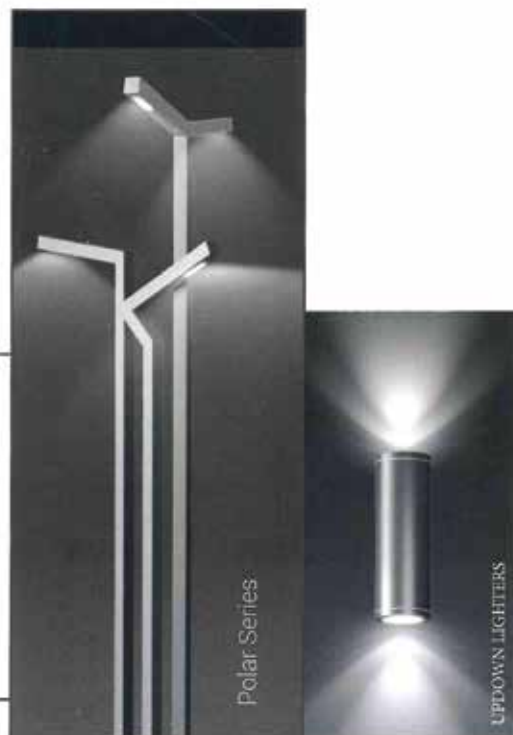

SURFACES REPORTER® - ADVERTORIAL

K-LITE LAUNCHES NEW SERIES OF LED ARCHITECTURAL LIGHTING

K-LITE INDUSTRIES an ISO company, manufacturing indoor and outdoor luminaires have launched a new series of LED Architectural Lighting. Being the trend setters in outdoor lighting and inspired by the "Make in India" vision, K-LITE, through their innovative outlook, have showcased an all new product portfolio under Architectural Lighting. The application includes Facade Lighting, Pathway Lighting, In-ground Luminaire, Up-down Lighting, Billboard Lighting, Vertical Light Bars, Wall Washers, Area Lighting poles and above all popular sleek polar lighting solutions.

The outstanding item of the series viz., the Sleek Polar Lighting Solutions is a contemporary design that is both timeless and unique in its impression. Compact without visible mounting equipment and optimised integration, Polar Lighting is in perfect continuity with the geometric lines of the square column. These assemblies are ideal for surroundings of contemporary architectural constructions.