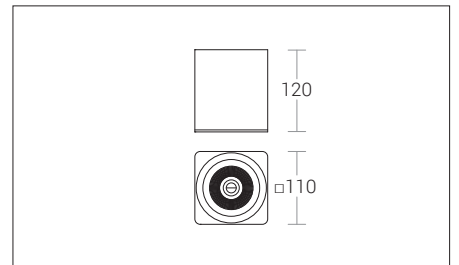

**Physical**

Body	: Die-Cast Aluminium
Optics	: High purity Aluminium reflector
Diffuser	: Clear Polycarbonate
Mounting	: Ceiling surface
Finish	: White epoxy polyester powder coating

**Light Source**

Light Source	: CITIZEN
LED Lumens	: 2250 lm
CRI (Ra)	: >80 (90 On Request)
LED Colour Temperature	: 3000K / 4000K / 6500K

**Driver**

Power Supply	: Integral
Power Factor	: >0.9
THD	: <10%
Surge Protection	: 3KV
Efficiency	: >84%
Dimmable options	: Triac / Analog / Dali

**Optical Performance**

Colour Temperature	: 3000K
Luminous flux	: 1109 lm
Beam Angle	: 45° (Fixed)